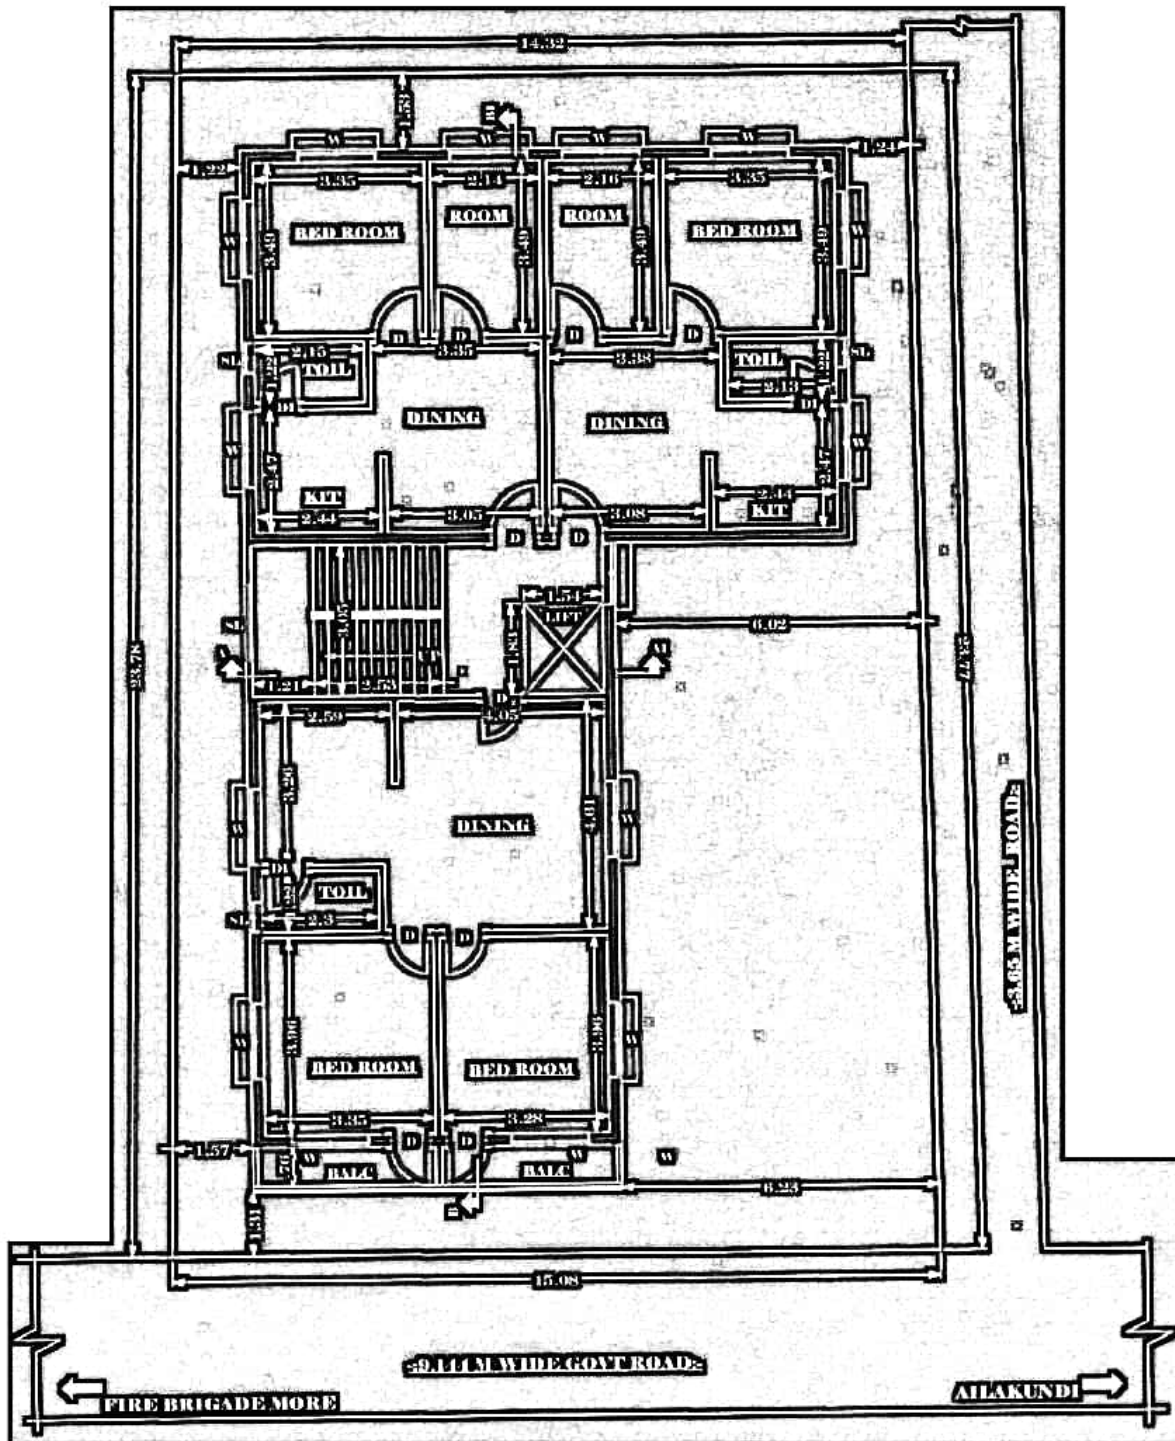

**Proposed Project at Mouza-Ailakundi, J.L.
No-217, L.R. Plot No-391, L.R. Khatian
No-1149, under Anchuri Gram Panchayat, P.S.-
Bankura, District-Bankura, Pin-722102**

**LATITUDE : 22.806168
LONGITUDE : 87.318284**